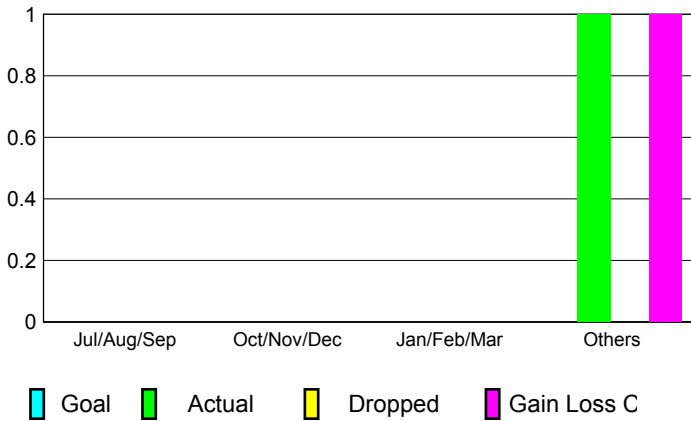

GMT: **Ricardo Shoiti Komatsu**

Location: **BRAZIL**

GMT CA: **3**

CLUBS

Month	New Club Goal	Actual New Clubs	Actual Dropped Clubs	Gain/Loss of Clubs
2012-2013				
Jul/Aug/Sep		0	0	0
Oct/Nov/Dec		0	0	0
Jan/Feb/Mar		0	0	0
Apr/May/June		1	0	1
Totals		1	0	1

Club Results 2012-2013
Goal, New, Dropped, Gain/Loss

YTD Status Quo Clubs 2012-2013

Status Quo Clubs Compared to Status Quo Members

Club Gain/Loss 2012-2013

MEMBERSHIP

Month	Net Memb Goal	Actual New Memb	Actual Dropped Memb	Gain/Loss of Memb
2012-2013				
Jul/Aug/Sep		20	52	-32
Oct/Nov/Dec		31	44	-13
Jan/Feb/Mar		34	55	-21
Apr/May/June		98	69	29
Totals		183	220	-37