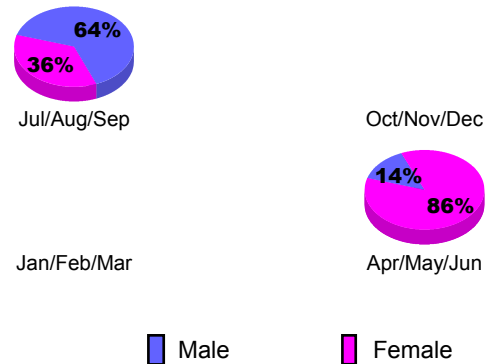

Club Results 2012-2013
Goal, New, Dropped, Gain/Loss

YTD Status Quo Clubs 2012-2013

Status Quo Clubs Compared to Status Quo Members

Club Gain/Loss 2012-2013

MEMBERSHIP

Month	Net Memb Goal	Actual New Memb	Actual Dropped Memb	Gain/Loss of Memb
2012-2013				
Jul/Aug/Sep		20	52	-32
Oct/Nov/Dec		31	44	-13
Jan/Feb/Mar		34	55	-21
Apr/May/June		98	69	29
Totals		183	220	-37

Membership Results 2012-2013
Goal, New, Dropped, Gain/Loss

Gender Comparison 2012-2013

Membership Gain/Loss 2012-2013