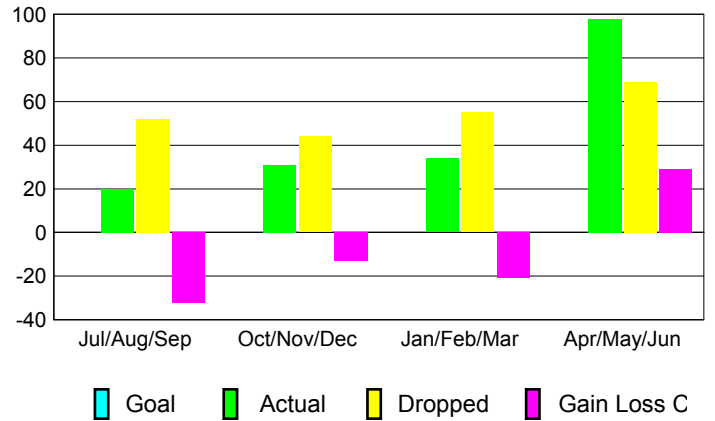

GMT: **Ricardo Shoiti Komatsu**

Location: **BRAZIL**

GMT CA: **3**

CLUBS

Month	New Club Goal	Actual New Clubs	Actual Dropped Clubs	Gain/Loss of Clubs
2012-2013				
Jul/Aug/Sep		0	0	0
Oct/Nov/Dec		0	0	0
Jan/Feb/Mar		0	0	0
Apr/May/June		1	0	1
Totals		1	0	1

Club Results 2012-2013
Goal, New, Dropped, Gain/Loss

YTD Status Quo Clubs 2012-2013

Status Quo Clubs Compared to Status Quo Members

Club Gain/Loss 2012-2013

MEMBERSHIP

Month	Net Memb Goal	Actual New Memb	Actual Dropped Memb	Gain/Loss of Memb
2012-2013				
Jul/Aug/Sep		20	52	-32
Oct/Nov/Dec		31	44	-13
Jan/Feb/Mar		34	55	-21
Apr/May/June		98	69	29
Totals		183	220	-37

Membership Results 2012-2013
Goal, New, Dropped, Gain/Loss

Gender Comparison 2012-2013

Membership Gain/Loss 2012-2013